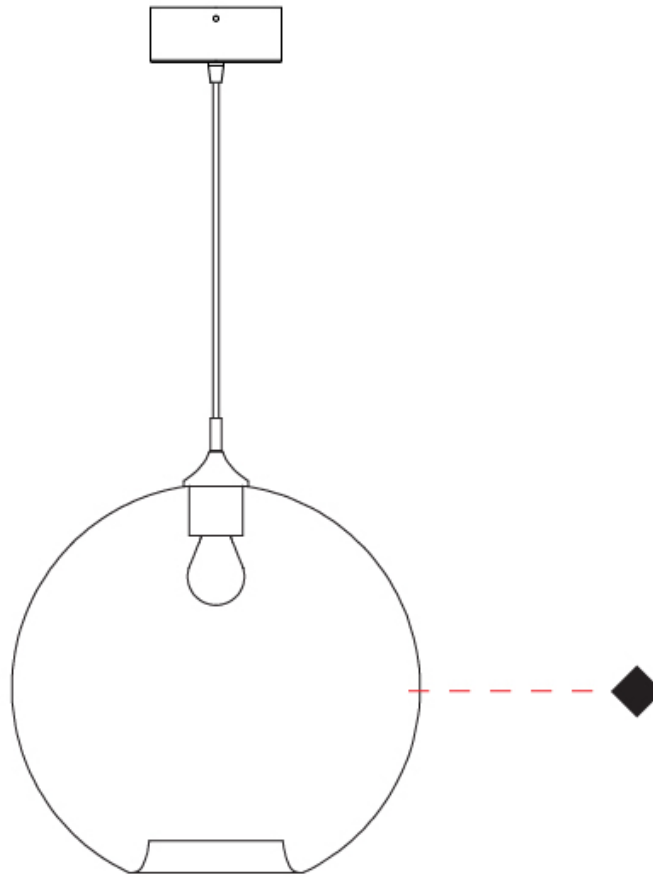

PARIGI PALLA MONOPOINT SUSPENSION

D141096-

PROJECT	_____
TYPE	_____
SPECIFIER	_____
QUANTITY	_____
DATE	_____

D