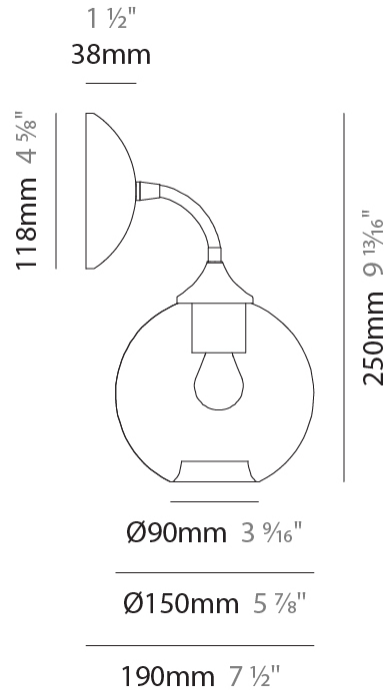

PARIGI PALLA SURFACE

D143016-

base number Finish
Options

PROJECT
TYPE
SPECIFIER
QUANTITY
DATE

1. To build a product code in our configurator select the specify button on the base model # product page
2. To build a manual product code on this datasheet choose from the options listed below in blue font and add the suffix to the base model #

GENERAL

Series: Parigi Palla
Brand: Cangiini & Tucci
Division: Design
Mounting Type: Surface
Mounting Location: Wall
Subcategory: Ambient

PHYSICAL

Shape: Sphere
Length (mm): 150
Length (in): 5 ⁷/₈
Height (mm): 250
Depth (mm): 190
Height (in): 9 ¹³/₁₆
Depth (in): 7 ¹/₂
Light Distribution: Omnidirectional
Weight (kg): 0.49
Weight (lbs): 1.08
Fixture Finish: [AMB / GRN / PNK / RUB / SKB / SMK / TOB / TRA](#)
Holder Finish: CHR
Fixture Material: Glass / Metal

ELECTRICAL

Number of Lamps: 1
Lamp Type: LED Retrofit
Bulb Included: Bulb Not Included
Max. Wattage Per Lamp (W): 4
Lamp Base: E12
Input Voltage (V): 120

LED

OPTICAL

RATINGS AND CERTIFICATIONS

Certified By: Certified for North American Standards
IP rating: IP20