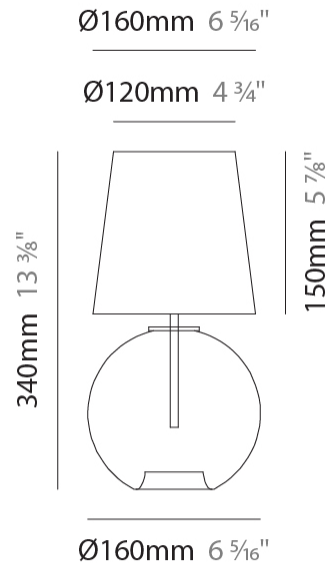

PARIGI PALLA PORTABLE

D144014-

base number Finish
Options

1. To build a product code in our configurator select the specify button on the base model # product page
2. To build a manual product code on this datasheet choose from the options listed below in blue font and add the suffix to the base model #

GENERAL

Series: Parigi Palla
Brand: Cangiini & Tucci
Division: Design
Mounting Type: Portable
Mounting Location: Table
Subcategory: Ambient

PHYSICAL

Shape: Sphere
Diameter (mm): 160
Diameter (in): 6 ⁵/₁₆
Height (mm): 340
Height (in): 13 ³/₈
Light Distribution: Omnidirectional
Weight (kg): 0.52
Weight (lbs): 1.15
Fixture Finish: [AMB](#) / [GRN](#) / [PNK](#) / [RUB](#) / [SKB](#) / [SMK](#) / [TOB](#) / [TRA](#)
Holder Finish: CHR
Fixture Material: Glass / Metal

ELECTRICAL

Number of Lamps: 1
Lamp Type: LED Retrofit
Bulb Included: Bulb Not Included
Max. Wattage Per Lamp (W): 4
Lamp Base: E12
Input Voltage (V): 120

LED

OPTICAL

RATINGS AND CERTIFICATIONS

Certified By: Certified for North American Standards
IP rating: IP20

PROJECT
TYPE
SPECIFIER
QUANTITY
DATE