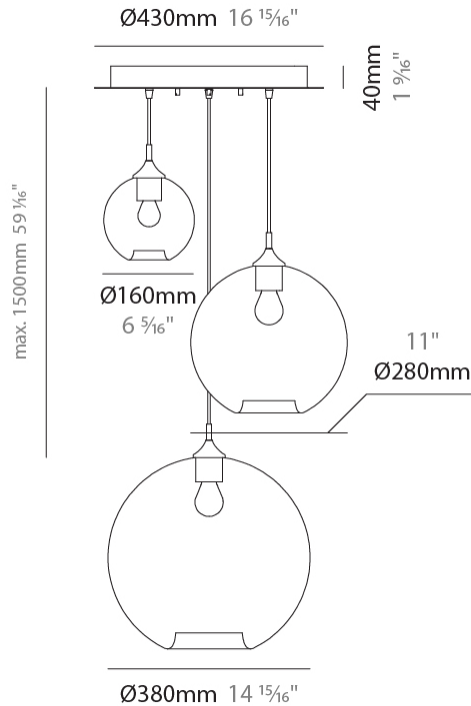

PROJECT	
TYPE	
SPECIFIER	
QUANTITY	
DATE	

PARIGI PALLA 3 LIGHT CLUSTER SUSPENSION

D141101-

base number Finish
Options

1. To build a product code in our configurator select the specify button on the base model # product page
2. To build a manual product code on this datasheet choose from the options listed below in blue font and add the suffix to the base model #

GENERAL

Series: Parigi Palla
Subseries: Parigi Palla 3 Light Cluster
Brand: Cangini & Tucci
Division: Design
Mounting Type: Suspension
Mounting Location: Ceiling
Subcategory: Pendant

PHYSICAL

Shape: Sphere
Diameter (mm): 430
Diameter (in): 16 15/16
Max. Overall Height (mm): 1500
Max. Overall Height (in): 59 1/16
Light Distribution: Omnidirectional
Weight (kg): 6.94
Weight (lbs): 15.30
Fixture Finish: [AMB](#) / [GRN](#) / [PNK](#) / [RUB](#) / [SKB](#) / [SMK](#) / [TOB](#) / [TRA](#)
Holder Finish: PSS
Fixture Material: Glass / Metal
Cable Details: 1500mm Cable

ELECTRICAL

Number of Lamps: 3
Lamp Type: LED Retrofit
Bulb Included: Bulb Not Included
Total Output Wattage (W): 20
Max. Wattage Per Lamp (W): 8 + 4
Lamp Base: E26 + E12
Input Voltage (V): 120

LED

OPTICAL

RATINGS AND CERTIFICATIONS

Certified By: Certified for North American Standards
IP rating: IP20