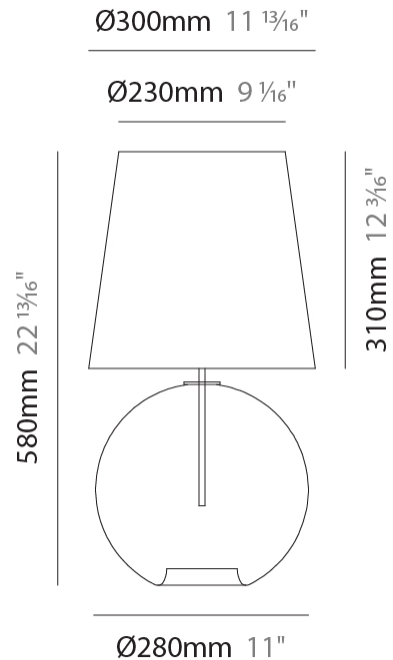

PARIGI PALLA PORTABLE

D144015-

base number   Finish
Options

PROJECT
TYPE
SPECIFIER
QUANTITY
DATE

1. To build a product code in our configurator select the specify button on the base model # product page
2. To build a manual product code on this datasheet choose from the options listed below in blue font and add the suffix to the base model #

GENERAL

Series: Parigi Palla
Brand: Cangini & Tucci
Division: Design
Mounting Type: Portable
Mounting Location: Table
Subcategory: Ambient

PHYSICAL

Shape: Sphere
Diameter (mm): 280
Diameter (in): 11
Height (mm): 580
Height (in): 22 ¹³/₁₆
Light Distribution: Omnidirectional
Weight (kg): 1.70
Weight (lbs): 3.77
Fixture Finish: AMB / GRN / PNK / RUB / SKB / SMK / TOB / TRA
Holder Finish: CHR
Fixture Material: Glass / Metal

ELECTRICAL

Number of Lamps: 1
Lamp Type: LED Retrofit
Bulb Included: Bulb Not Included
Max. Wattage Per Lamp (W): 7
Lamp Base: E26
Input Voltage (V): 120
Upon Request: 277Vac / GU24

LED

OPTICAL

RATINGS AND CERTIFICATIONS

Certified By: Certified for North American Standards
IP rating: IP20