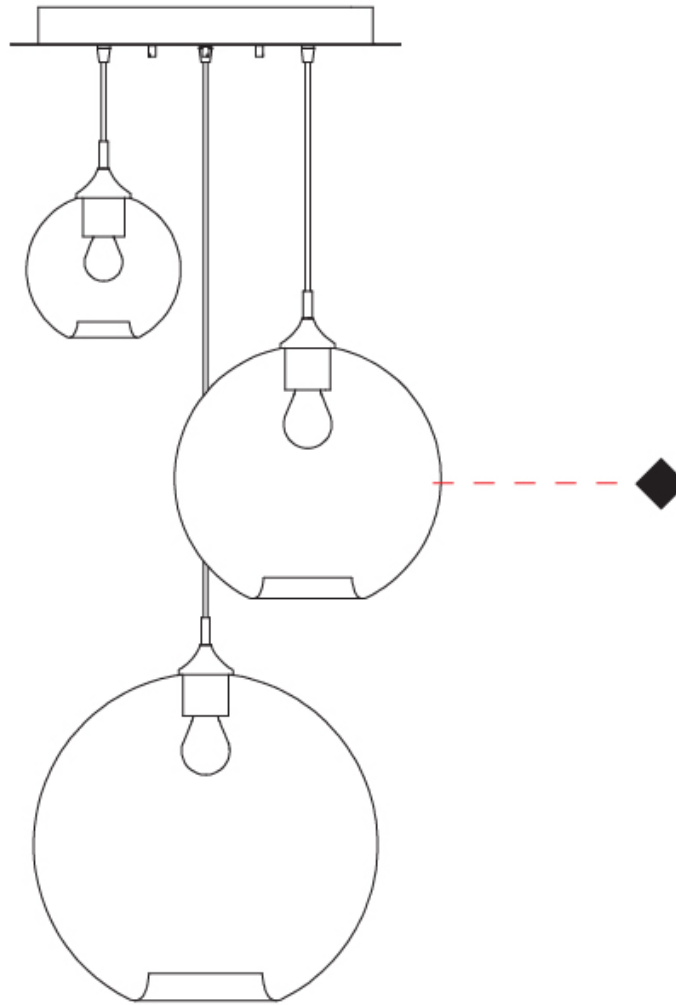

PARIGI PALLA 3 LIGHT CLUSTER SUSPENSION

D141101-

PROJECT

TYPE

SPECIFIER

QUANTITY

DATE

D