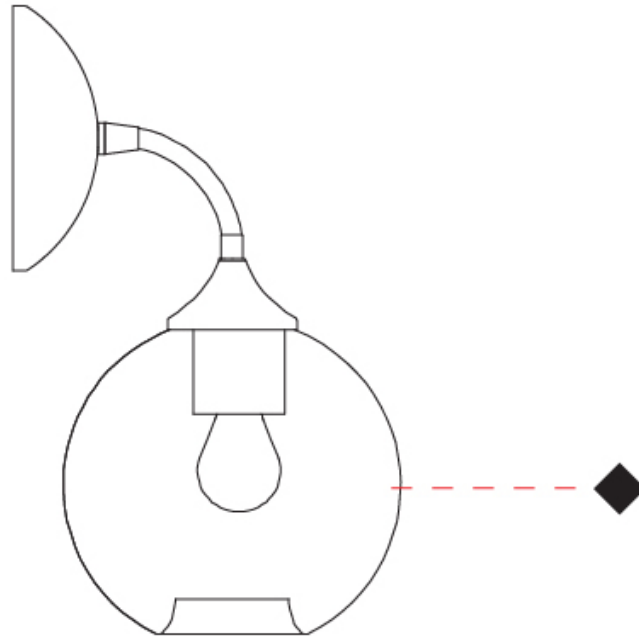

D143016-

PROJECT _____

TYPE _____

SPECIFIER _____

QUANTITY _____

DATE _____

D