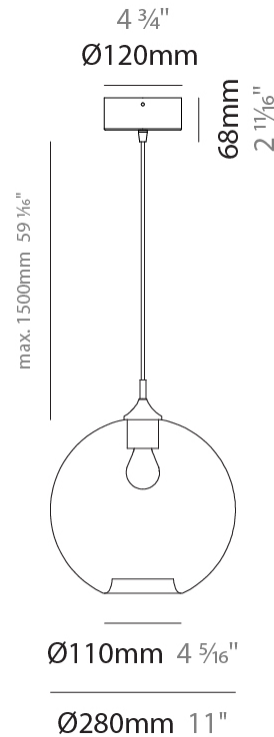

PROJECT	
TYPE	
SPECIFIER	
QUANTITY	
DATE	

PARIGI PALLA MONOPOINT SUSPENSION

D141095-

base number   Finish
Options

1. To build a product code in our configurator select the specify button on the base model # product page
2. To build a manual product code on this datasheet choose from the options listed below in blue font and add the suffix to the base model #

GENERAL

Series: Parigi Palla
Subseries: Parigi Palla Monopoint
Brand: Cangini & Tucci
Division: Design
Mounting Type: Suspension
Mounting Location: Ceiling
Subcategory: Pendant

PHYSICAL

Shape: Sphere
Diameter (mm): 280
Diameter (in): 11
Height (mm): 280
Height (in): 11
Max. Overall Height (mm): 1780
Max. Overall Height (in): 70 ⁷/₁₆
Light Distribution: Omnidirectional
Weight (kg): 1.50
Weight (lbs): 3.31
Fixture Finish: [AMB](#) / [GRN](#) / [PNK](#) / [RUB](#) / [SKB](#) / [SMK](#) / [TOB](#) / [TRA](#)
Holder Finish: CHR
Fixture Material: Glass / Metal
Cable Details: 1500mm Cable

ELECTRICAL

Number of Lamps: 1
Lamp Type: LED Retrofit
Bulb Included: Bulb Not Included
Max. Wattage Per Lamp (W): 8
Lamp Base: E26
Input Voltage (V): 120
Upon Request: 277Vac / GU24

LED

OPTICAL

RATINGS AND CERTIFICATIONS

Certified By: Certified for North American Standards
IP rating: IP20