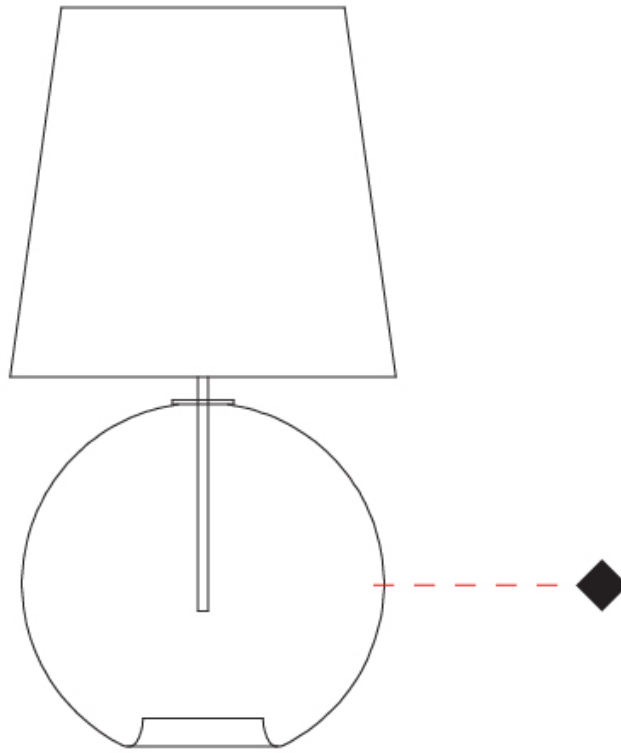

PARIGI PALLA PORTABLE

D144015-

PROJECT

TYPE

SPECIFIER

QUANTITY

DATE