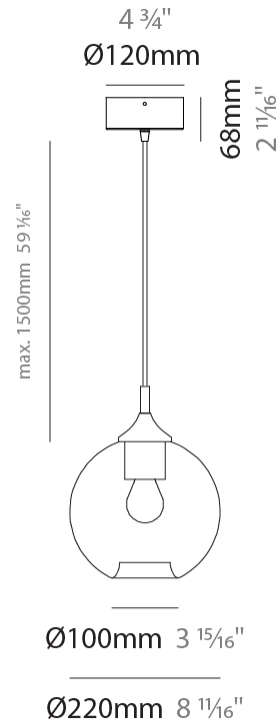

PARIGI PALLA MONOPOINT SUSPENSION

D141094-

base number   Finish
Options

1. To build a product code in our configurator select the specify button on the base model # product page
2. To build a manual product code on this datasheet choose from the options listed below in blue font and add the suffix to the base model #

GENERAL

Series: Parigi Palla
Subseries: Parigi Palla Monopoint
Brand: Cangini & Tucci
Division: Design
Mounting Type: Suspension
Mounting Location: Ceiling
Subcategory: Pendant

PHYSICAL

Shape: Sphere
Diameter (mm): 220
Diameter (in): 8 ¹¹/₁₆
Height (mm): 220
Height (in): 8 ¹¹/₁₆
Max. Overall Height (mm): 1720
Max. Overall Height (in): 67 ¹¹/₁₆
Light Distribution: Omnidirectional
Weight (kg): 1.20
Weight (lbs): 2.65
Fixture Finish: [AMB / GRN / PNK / RUB / SKB / SMK / TOB / TRA](#)
Holder Finish: CHR
Fixture Material: Glass / Metal
Cable Details: 1500mm Cable

ELECTRICAL

Number of Lamps: 1
Lamp Type: LED Retrofit
Bulb Included: Bulb Not Included
Max. Wattage Per Lamp (W): 8
Lamp Base: E26
Input Voltage (V): 120
Upon Request: 277Vac / GU24

LED

OPTICAL

RATINGS AND CERTIFICATIONS

Certified By: Certified for North American Standards
IP rating: IP20

PROJECT	_____
TYPE	_____
SPECIFIER	_____
QUANTITY	_____
DATE	_____